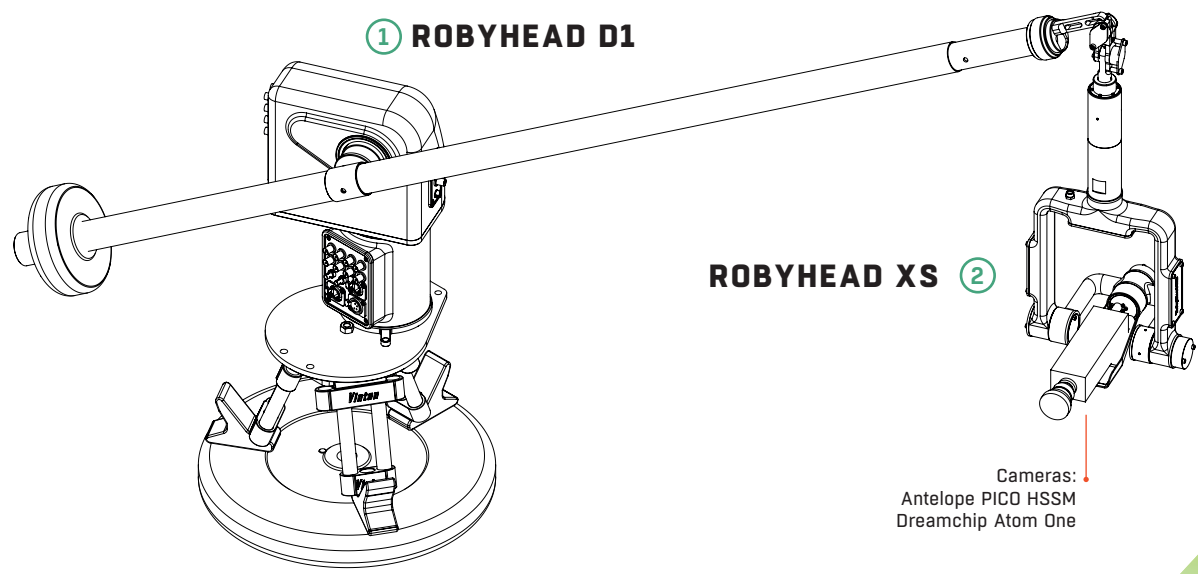

ROBOTIC POLECAM KIT

A combination of Robyhead D1 remote head with standard pole and gyro-stabilized head XS provides an efficient robotic solution suitable for multiple application.

③ Robotic polecam has been engaged in the production of Russian Football Premier League matches, Japan Professional Football League matches, multiple football matches in Germany.